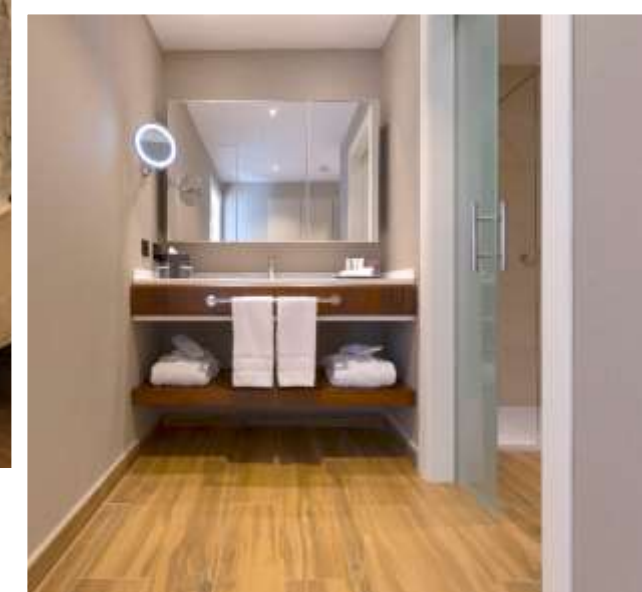

Double Deluxe