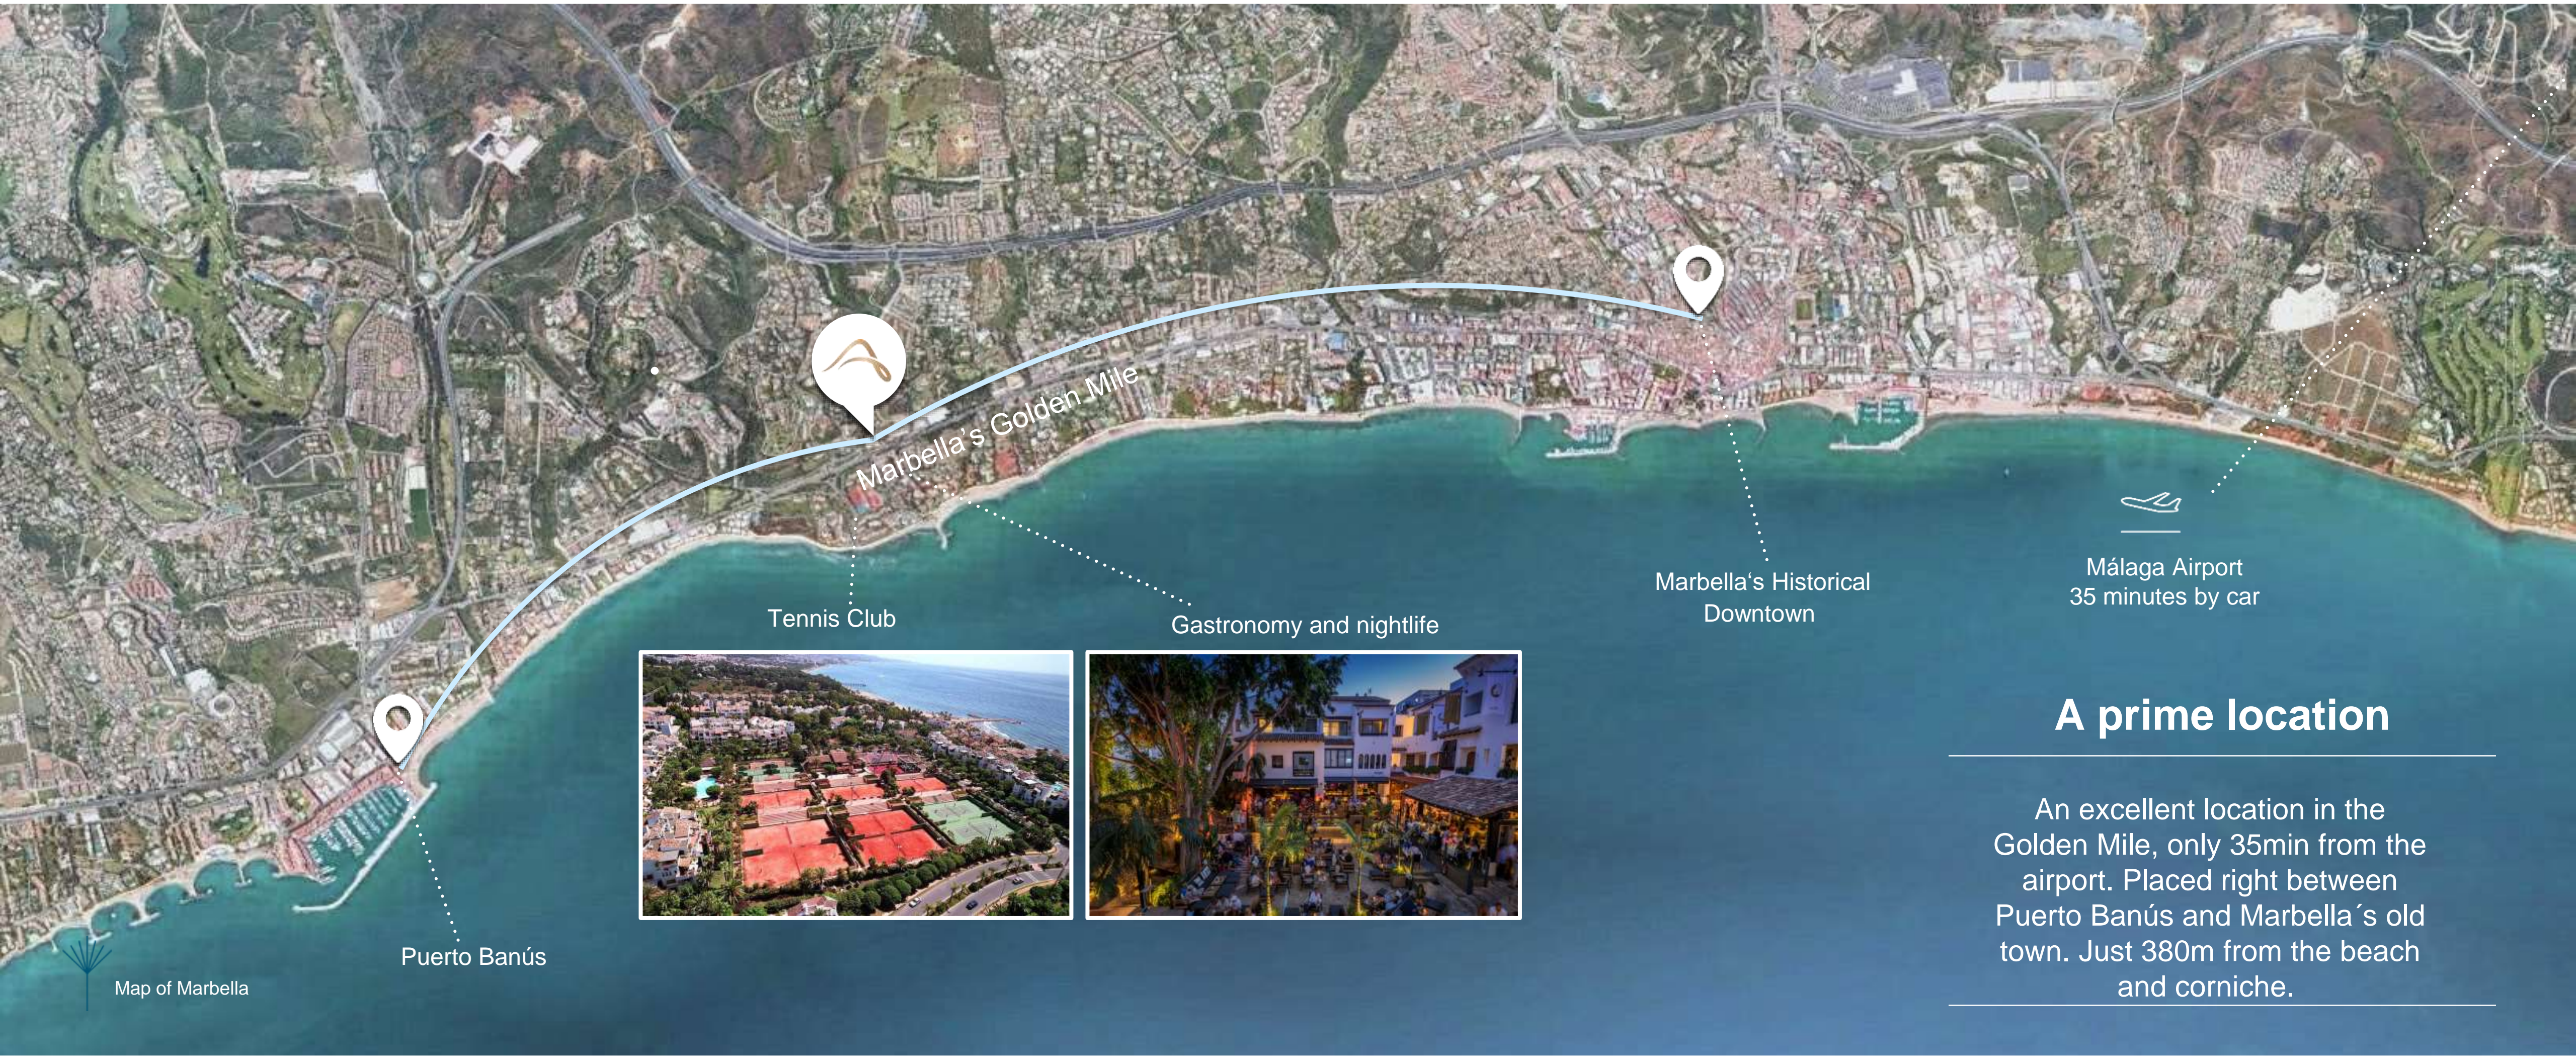


Marbella

A 5* destination

ALANDA

MARBELLA HOTEL
WELLNESS & SPA

Map location

A prime location

An excellent location in the Golden Mile, only 35min from the airport. Placed right between Puerto Banús and Marbella's old town. Just 380m from the beach and corniche.

Location

Marbella Old Town

ALANDA
MARBELLA HOTEL
WELLNESS & SPA

Unique Historical Old Town

Lose yourself in the old town and enjoy walking around its narrow streets, squares and charming atmosphere.

Unforgettable experiences

Entertainment day and night

Worthwhile entertainment
for day and night.

ALANDA

MARBELLA HOTEL
WELLNESS & SPA

**PRIME LOCATION
ON THE GOLDEN
MILE, JUST 380
METERS FROM
THE BEACH**

ALANDA
MARBELLA HOTEL
WELLNESS & SPA